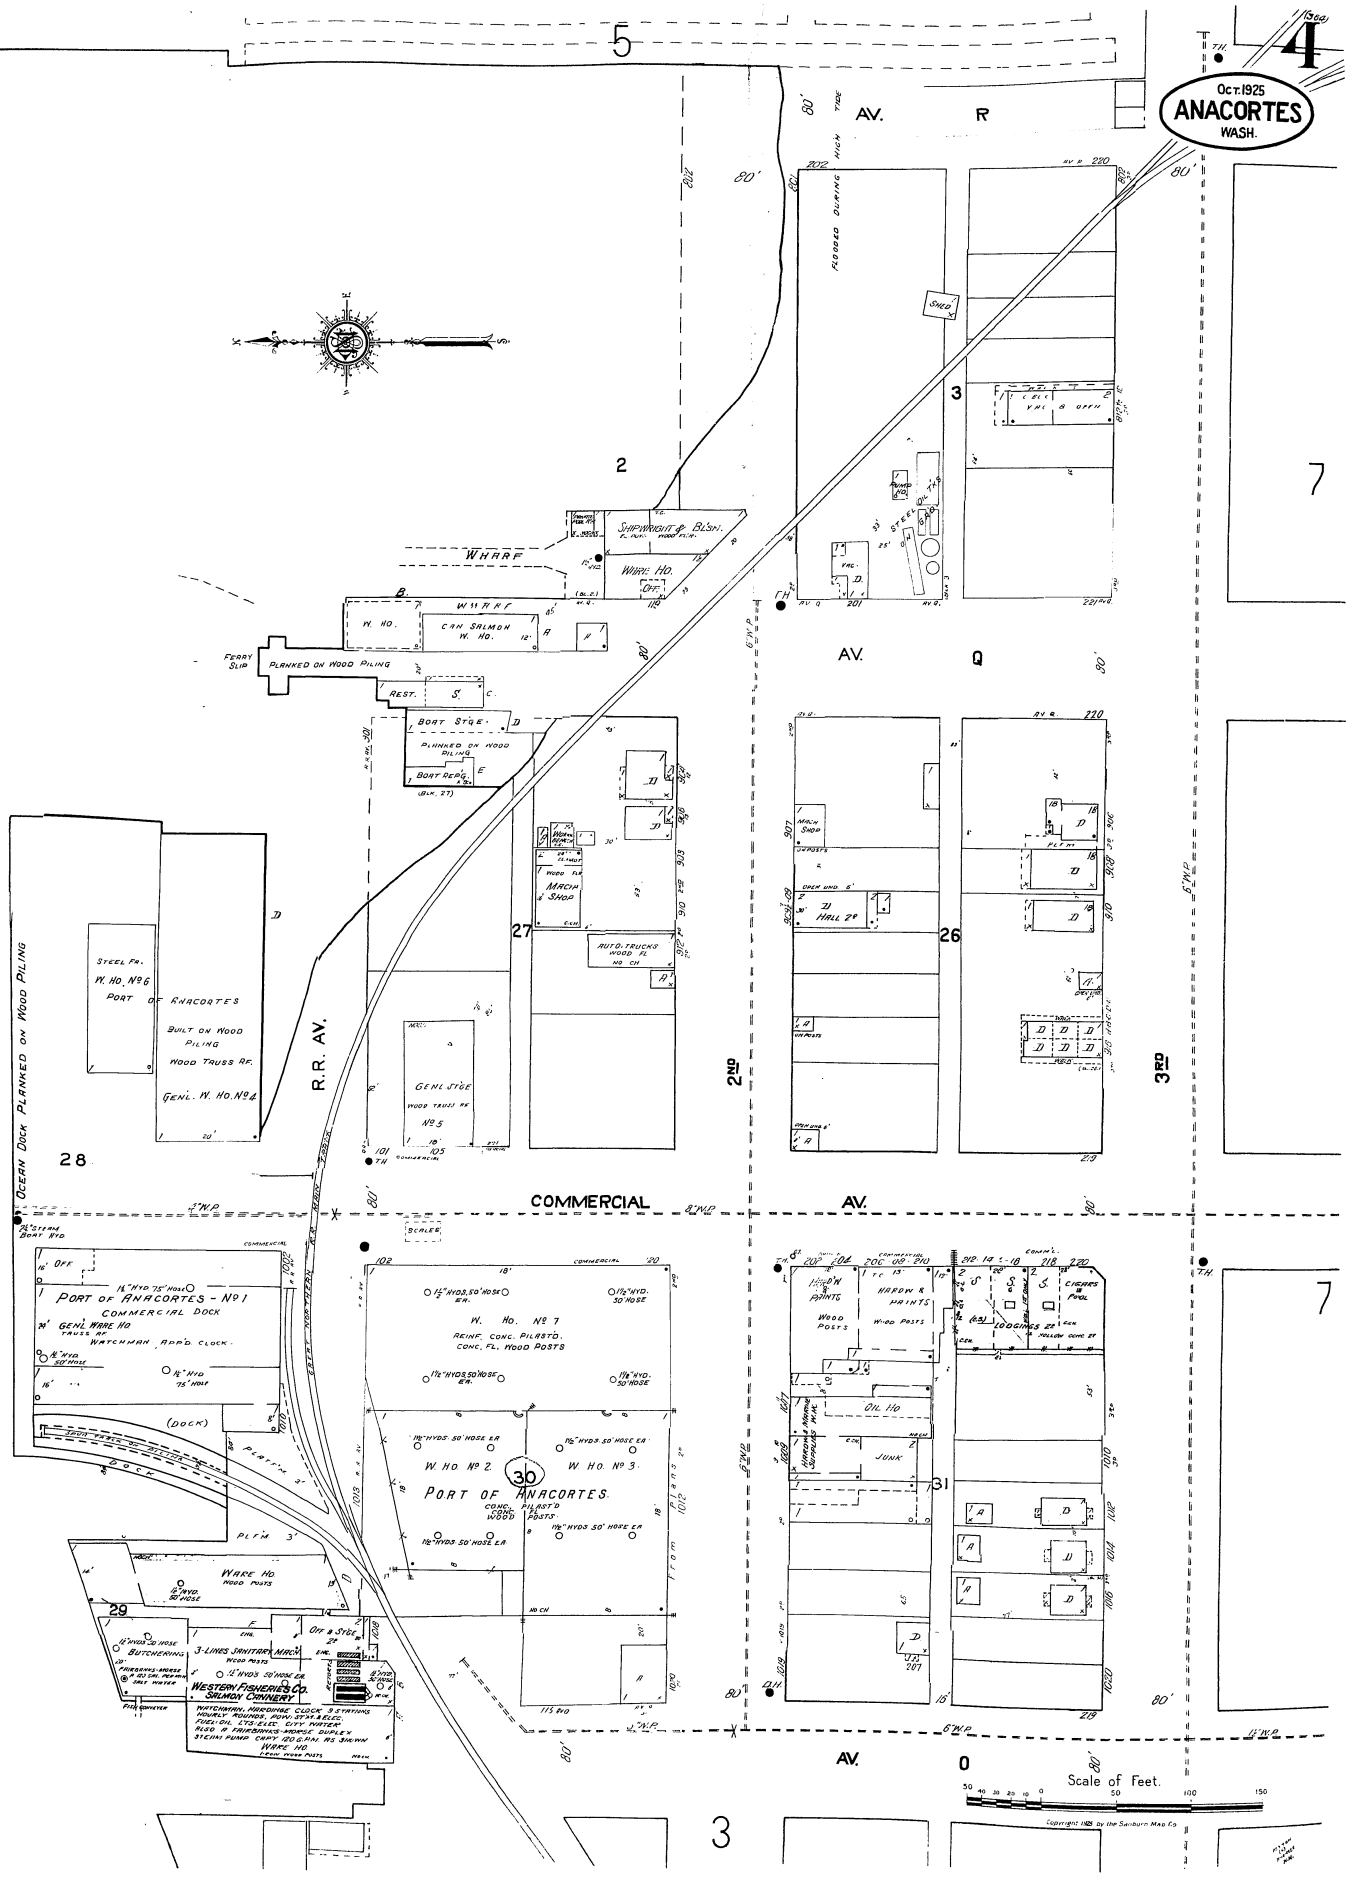

Channel GUMES

Scale of Feet. 0 50 100 150

Copyright 1925 by the Sanborn Map Co.