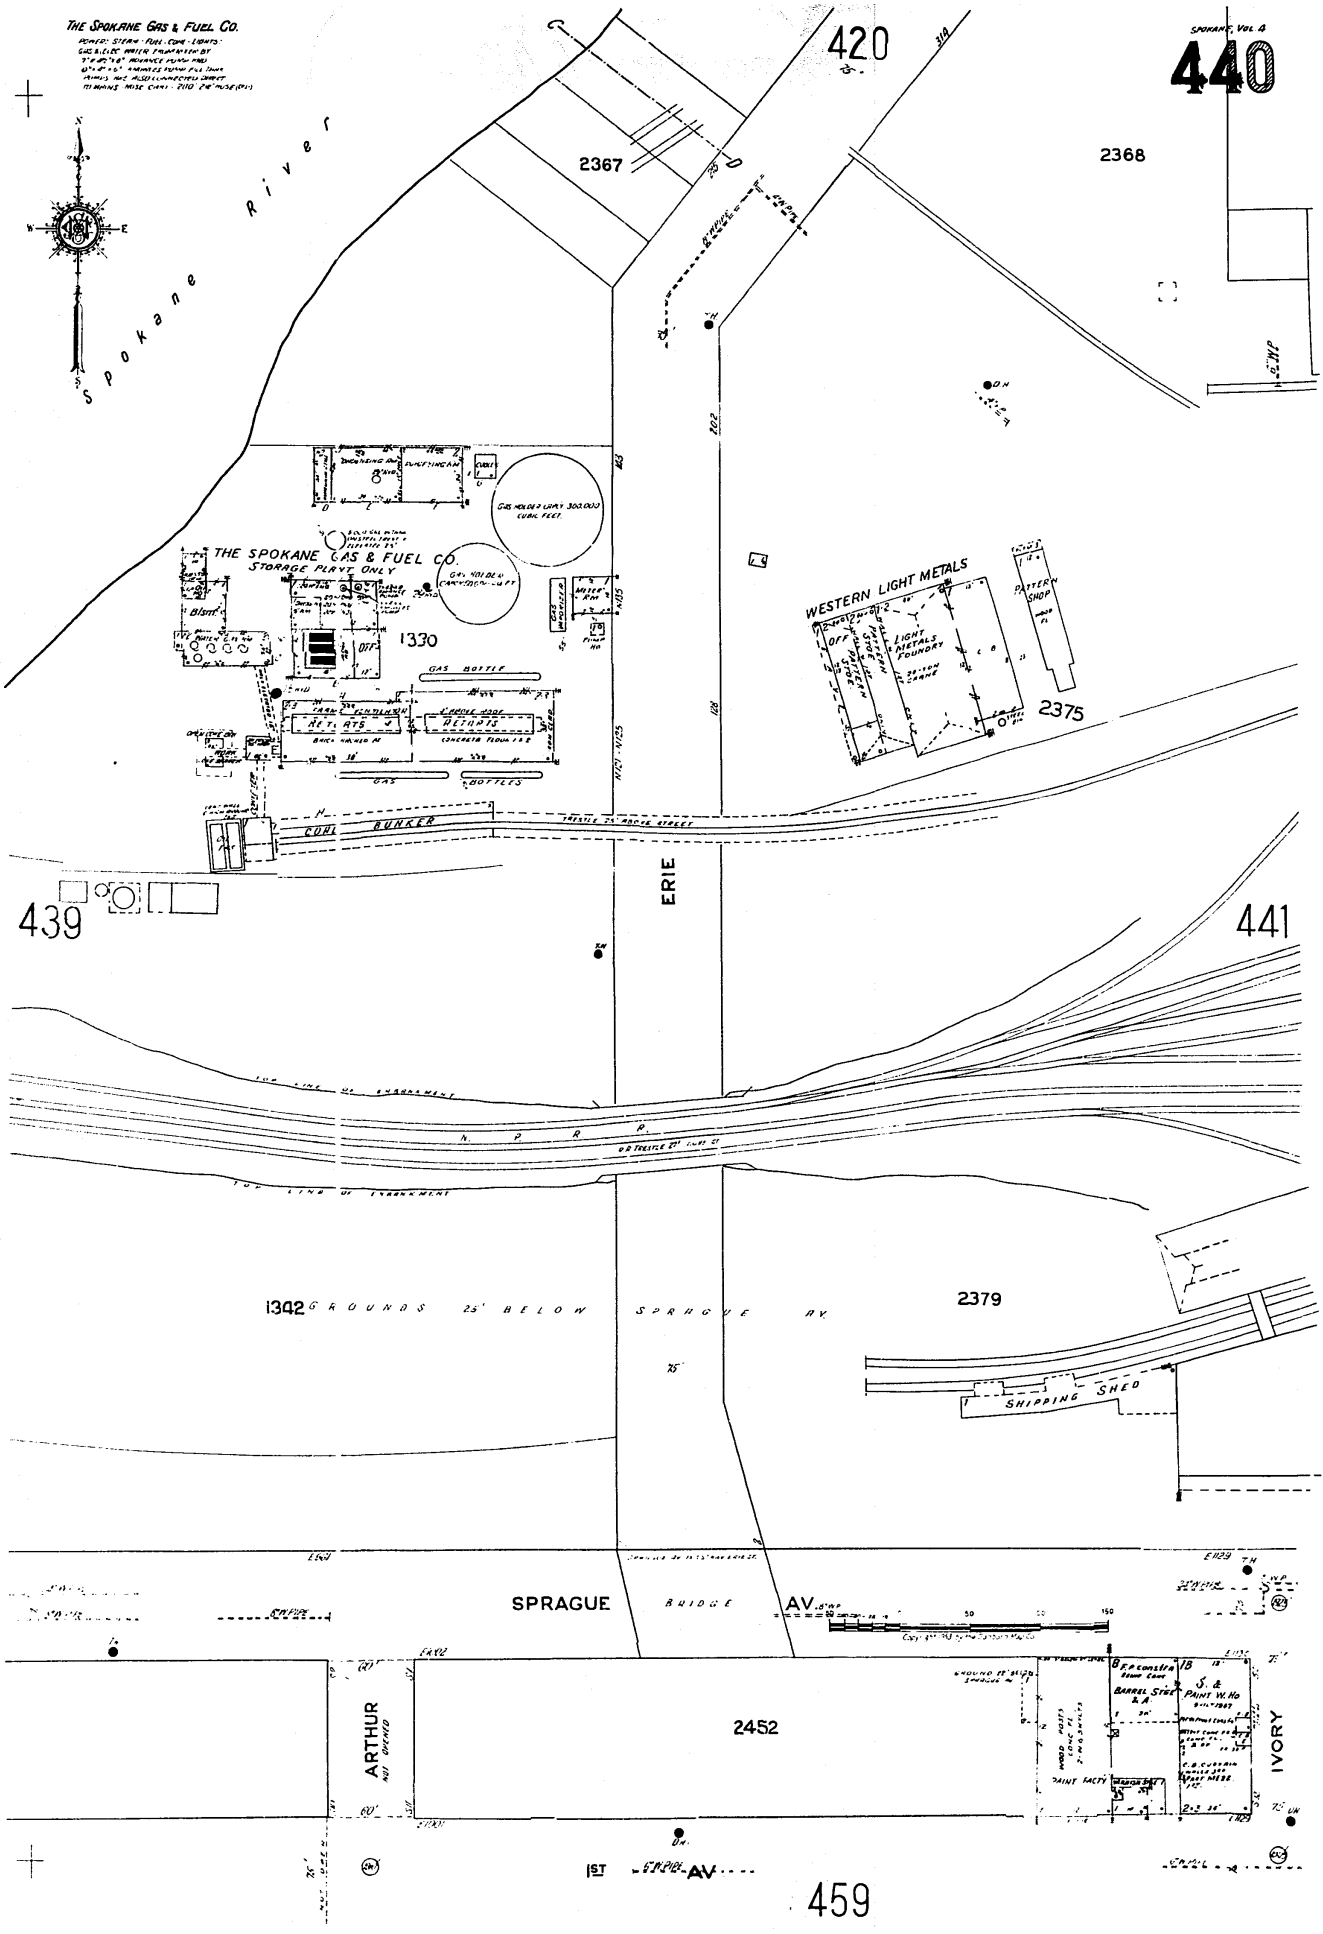

SPOKANE, Vol. 8
440

439

420

2368

2367

1330

2375

441

1342 GROUNDS 25' BELOW

2379

SPRAGUE

AV. BRIDGE

2452

ARTHUR
NOT OWNED

IVORY

1ST SPRAGUE AV.

459