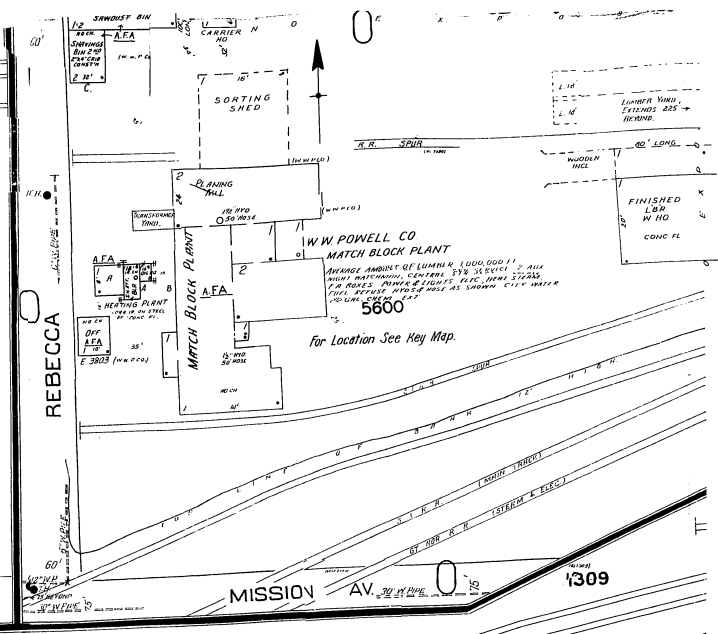

417

LUMBER PILLS & TRANSIT

SPOKANE INTERNATIONAL RY

G. N. RY (PALOUSE BRANCH) MAIN LINE

Located 4 1/2 mi. E. of Spokane  
SCALE 100 FT TO AN INCH

417

TRENT AV.

MISSION AV.

1309

1303

DAVISON

418

OLIVE AV.

80-

431

FERRY AV.

RIVERSIDE W. Ho.

GEN'L W. HO

76 GRAY

77

PINE

Scale of Feet

(FRONT) TRENT AV.

434