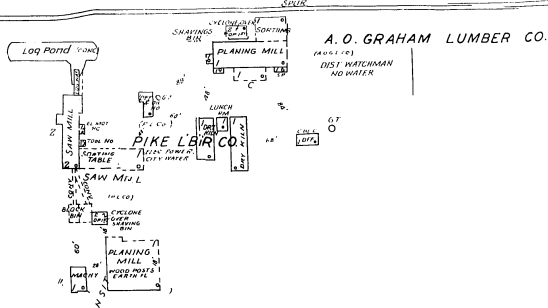

417

LUMBER PILLS & TRANSIT

SPOKANE INTERNATIONAL RY

G. N. RY (PALOUSE BRANCH) MAIN LINE

Located 4 1/2 mi. E. of Spokane  
SCALE 100 FT TO AN INCH

417

TRENT AV.

MISSION AV.