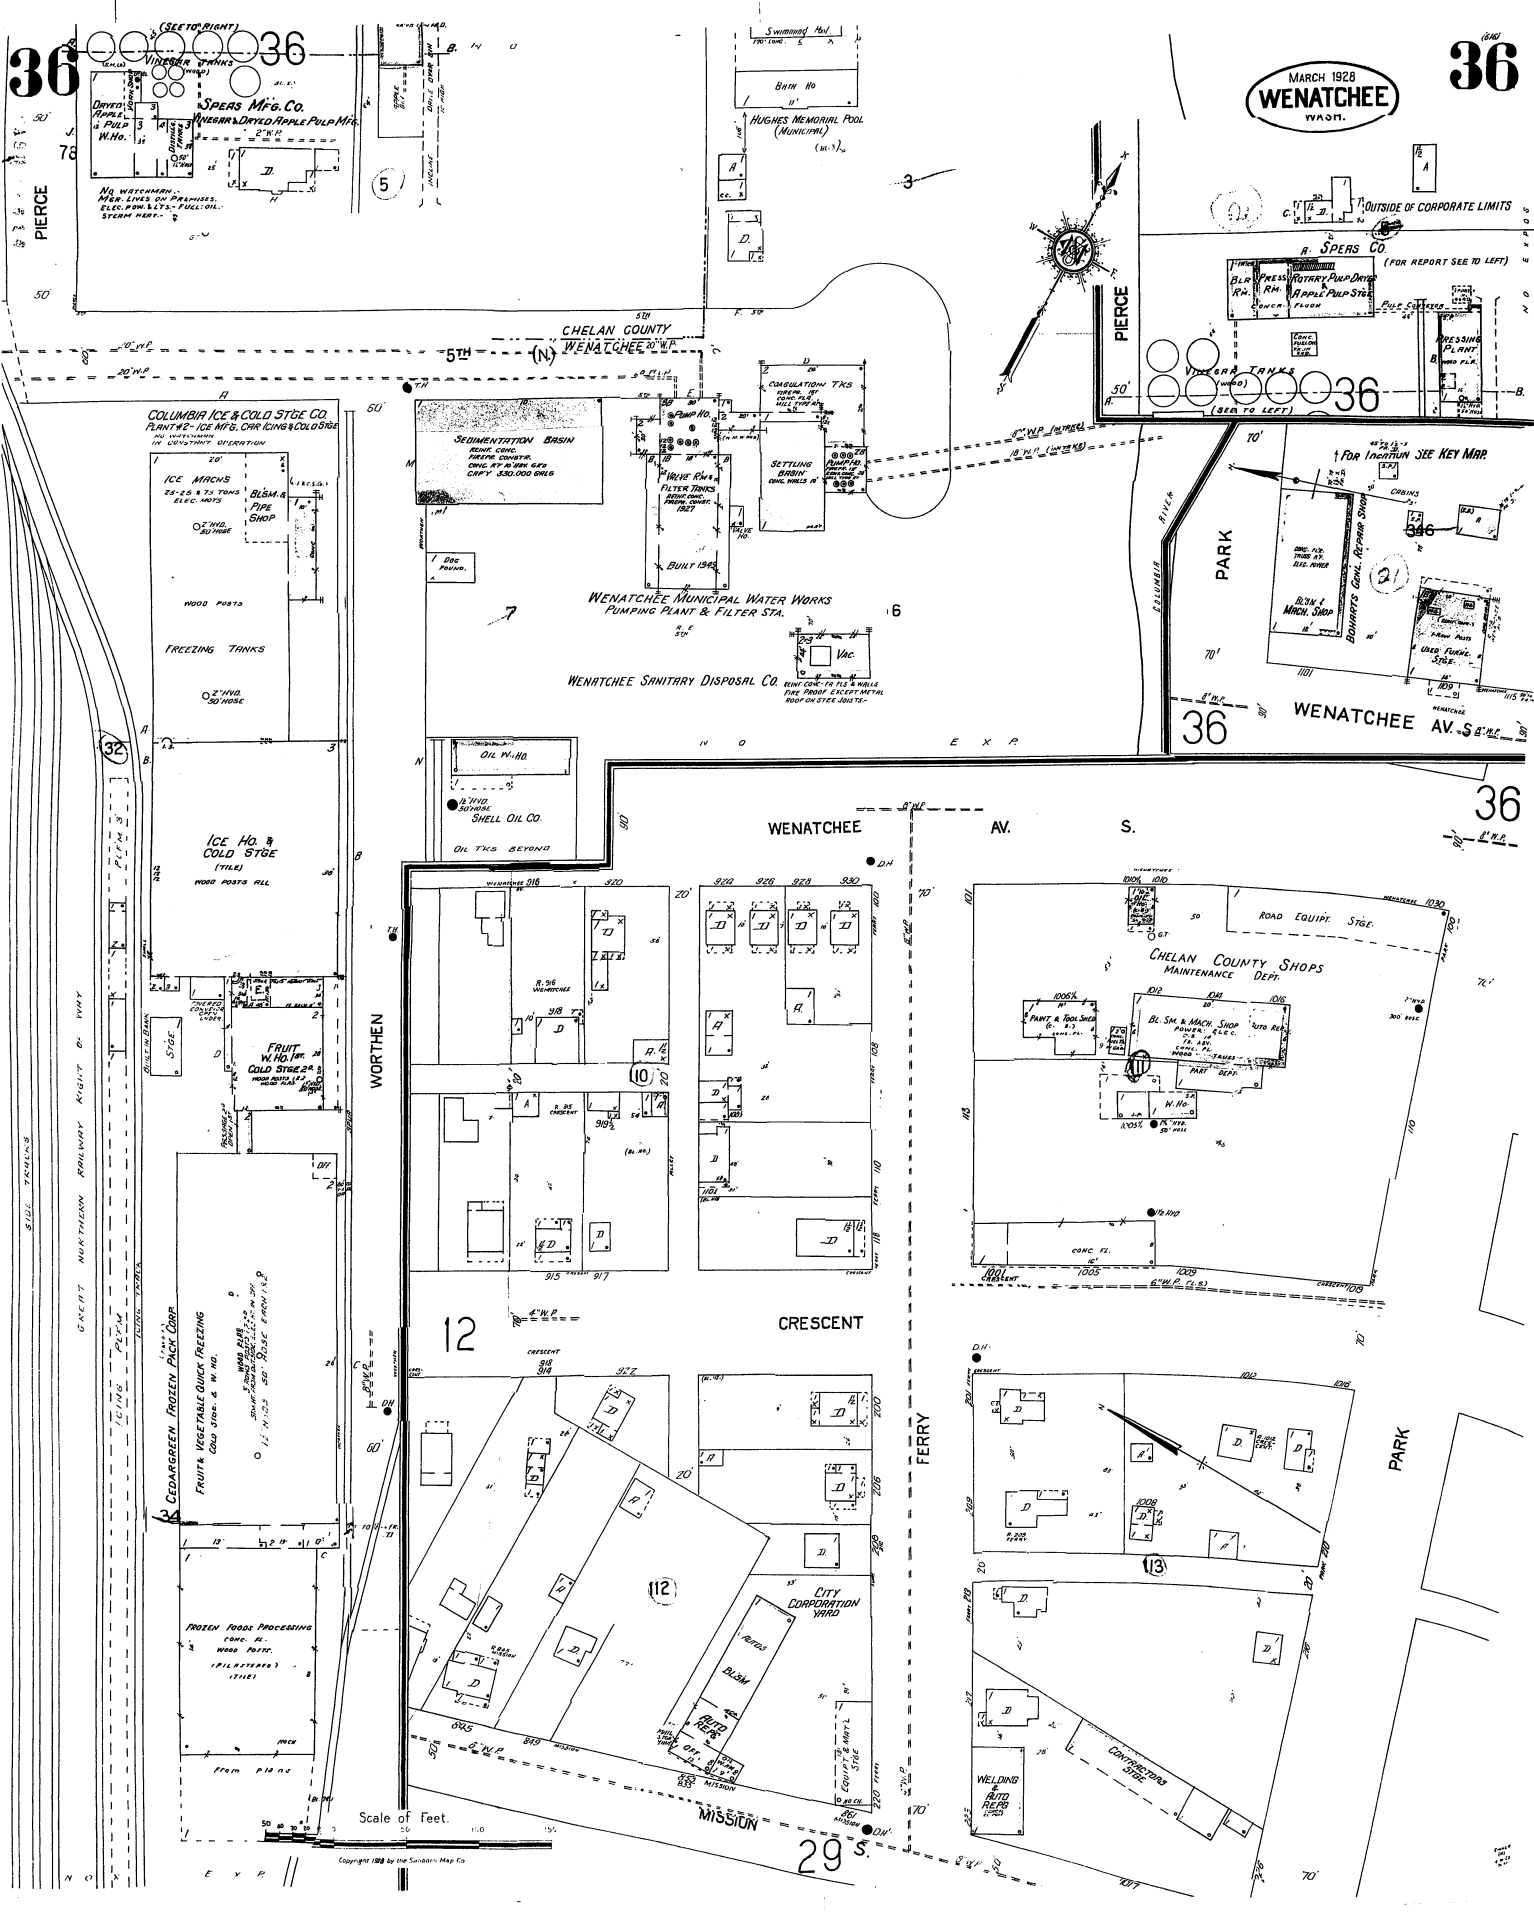

36

MARCH 1928  
WENATCHEE  
WASH.

36

PIERCE

Scale of Feet.

Copyright 1928 by the Sanborn Map Co.