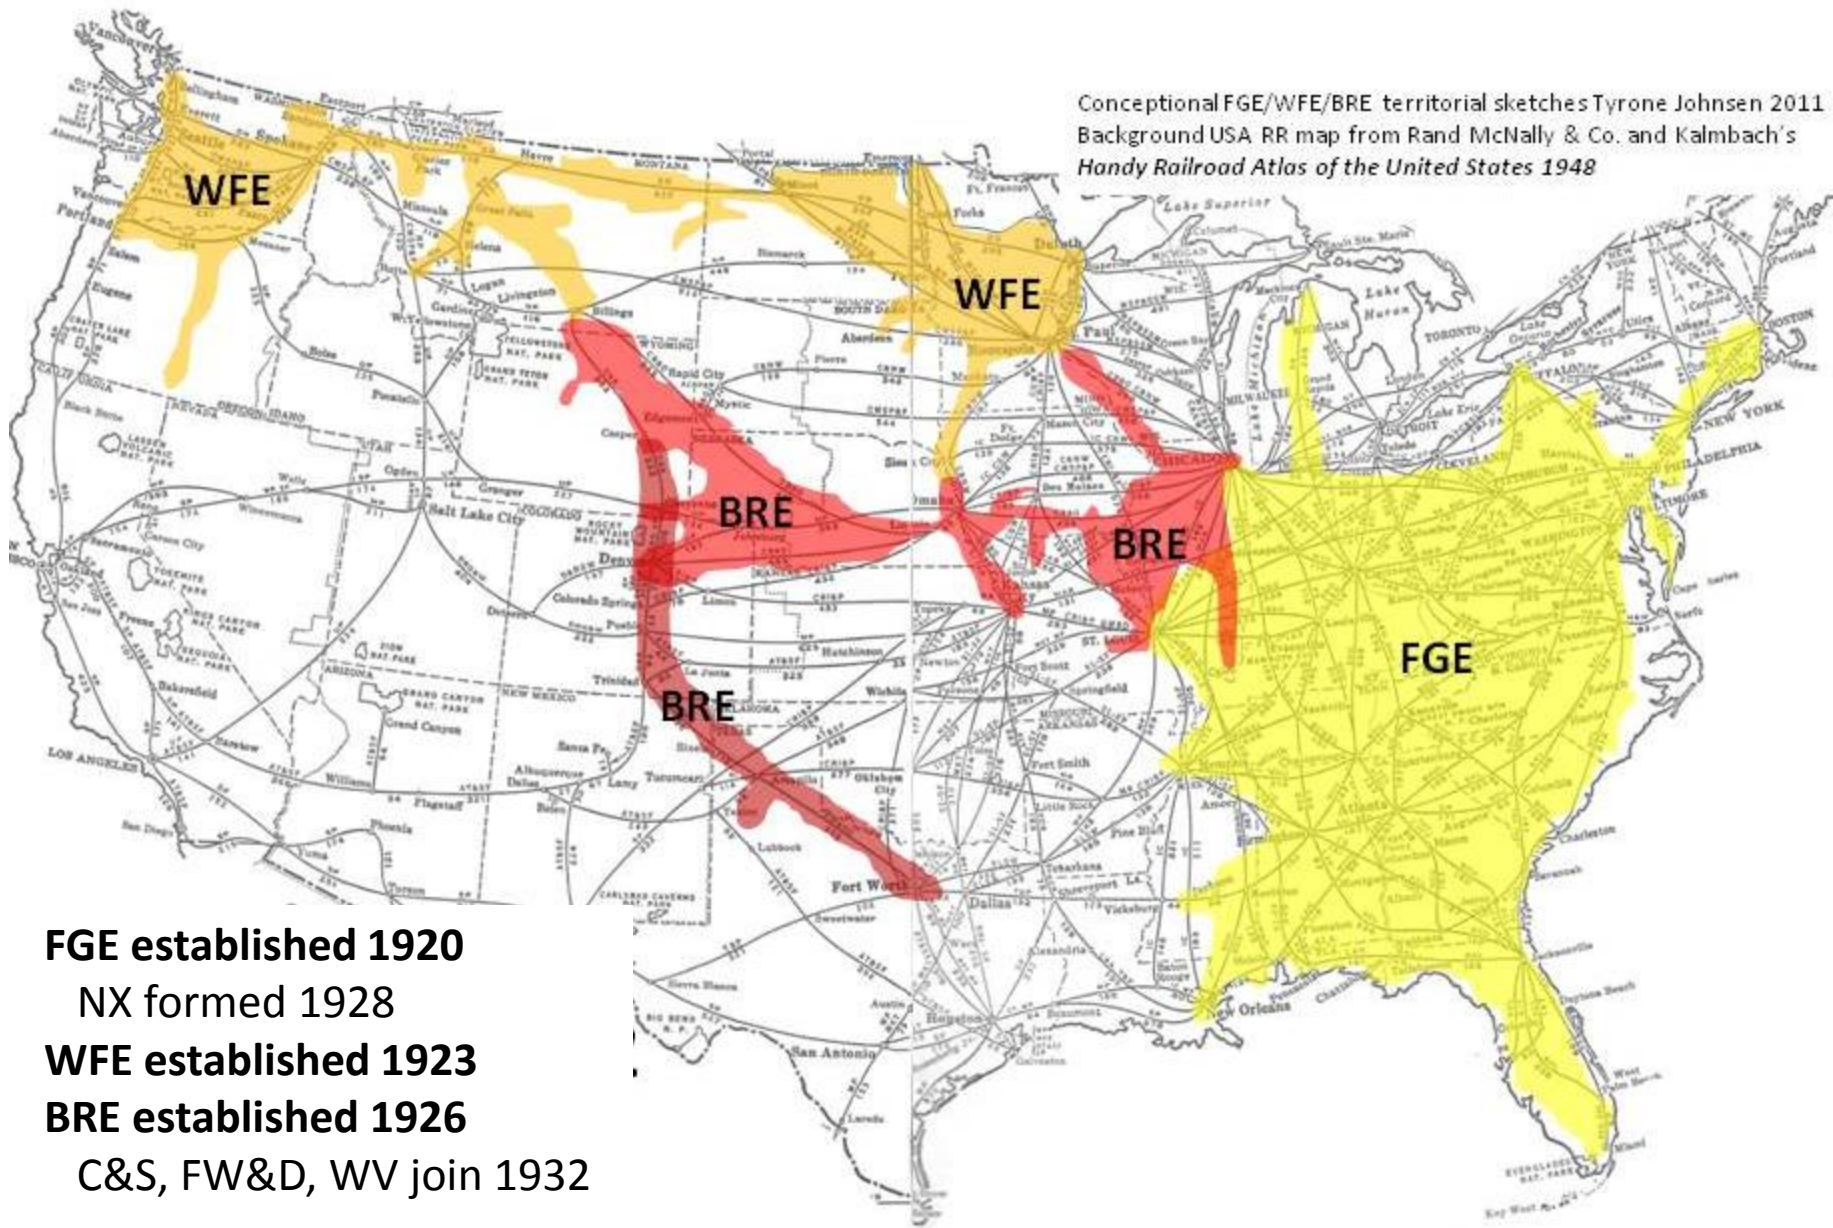

Conceptual FGE/WFE/BRE territorial sketches Tyrone Johnsen 2011  
Background USA RR map from Rand McNally & Co. and Kalmbach's  
*Handy Railroad Atlas of the United States 1948*

**FGE established 1920**

NX formed 1928

**WFE established 1923**

**BRE established 1926**

C&S, FW&D, WV join 1932